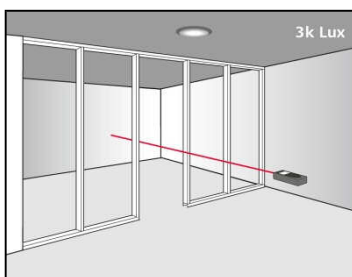

### Leica DISTO™ E7400x

Part # 788472, \$279 USD

- Robust – 6ft drop tested
- Protection Class IP65 Dust and water protection
- Tilt Sensor 360°
- Range: 2 in – 265 feet (80 meters)
- Accuracy: +/- 1.0mm (better than 1/16<sup>th</sup> in)
- Smart Horizontal Mode™ (incl. indirect height)
- Height tracking
- Multifunctional end-piece with automatic detection
- Area, Volume calculations
- Triangle Area
- Stake out (2 values)
- Memory (last 20 displays)

**The ISO Standard 16331-1 takes the following measuring conditions into account:**

**Favorable Conditions**

**Unfavorable Conditions**

**Other Specified Conditions**

- when it has to be **right**

**Leica**  
Geosystems