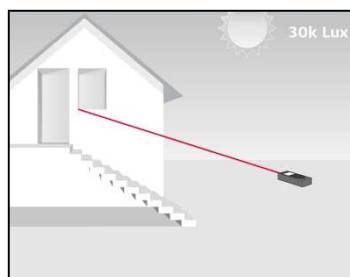

### Leica DISTO™ E7400x

Part # 788472, \$279 USD

- Robust – 6ft drop tested
- Protection Class IP65 Dust and water protection
- Tilt Sensor 360°
- Range: 2 in – 265 feet (80 meters)
- Accuracy: +/- 1.0mm (better than 1/16<sup>th</sup> in)
- Smart Horizontal Mode™ (incl. indirect height)
- Height tracking
- Multifunctional end-piece with automatic detection
- Area, Volume calculations
- Triangle Area
- Stake out (2 values)
- Memory (last 20 displays)

**The ISO Standard 16331-1 takes the following measuring conditions into account:**

**Favorable Conditions**

**Unfavorable Conditions**

**Other Specified Conditions**

- when it has to be **right**

**Leica**  
Geosystems